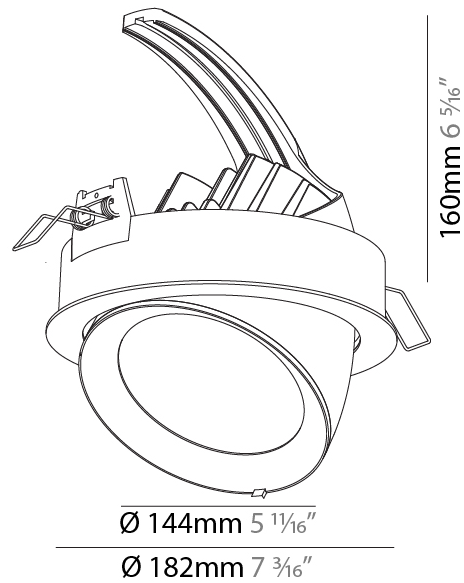

GENERAL

Series: Mechaniq Round Efficiency
Brand: Prolicht
Division: Architectural
Mounting Type: Recessed
Mounting Location: Ceiling
Subcategory: Downlight

PHYSICAL

Shape: Round
Diameter (mm): 182
Diameter (in): 7 3/16
Height (mm): 160
Height (in): 6 3/16
Min. Recessing Depth (mm): 180
Min. Recessing Depth (in): 7 1/16
Light Distribution: Adjustable / Downlight
Weight (kg): 1.198
Weight (lbs): 2.64
Fixture Finish: SSR / BKV / CWI / CRY / HAB / UFT / ITA / RUA / FTG / MYG / LOD / PUS / FRO / FUP / KIA / POP / BLS / SPG / MEY / GOH / GUM / CHC / COM / ABZ / JAG / OBR / MOS / ROR
Fixture Material: Aluminum Die Cast
Cut-out Measurements: 177mm / 6 15/16"

ELECTRICAL

Lamp Type: LED (Zhaga Standard)
Total Output Wattage (W): 21
Dimming: Tri-Mode (Non-Dimming and Phase Dimming (120Vac only) and 0-10V Dimming)
Driver Included: No
Driver Location: Recessed Housing
Driver Type: Constant Current - Universal
Housing: See components
Input Voltage (V): 120 - 277
Constant Current (MA): 700

LED

Number of LEDs: 1
Color Temperature (°K): 2700 / 3000 / 3500 / 4000
Max. Delivered Lumen (lm): 1440 / 1490 / 1568 / 1600
CRI: >90 CRI
Lamp Life (hrs): 50000

OPTICAL

Reflector°: 8
Adjustability: Rotational 355°; Tilt 45°

RATINGS AND CERTIFICATIONS

Certified By: Certified for North American Standards
IP rating: IP20

PROJECT
TYPE
SPECIFIER
QUANTITY
DATE

177mm 6 15/16"   180mm 7 1/16"   10 | 15mm 3/8" 9/16"   45°   355°

A