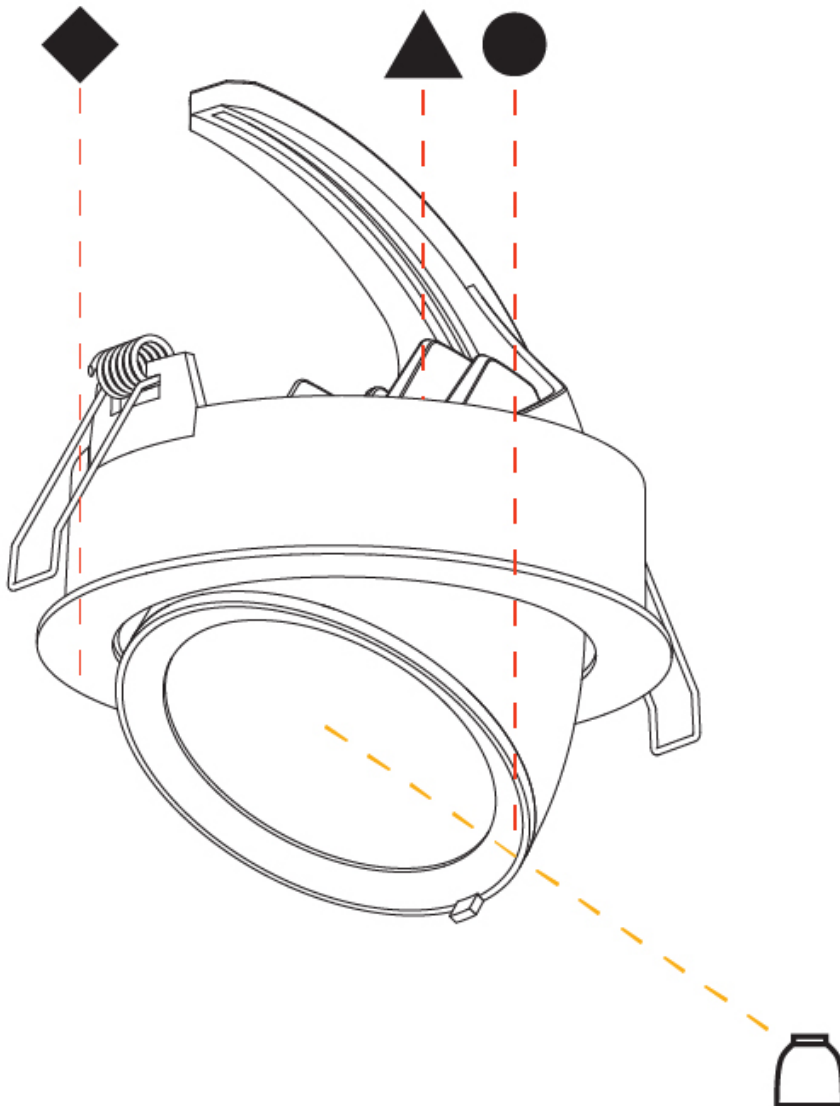

MECHANIQ ROUND EFFICIENCY RECESSED

A35070-

PROJECT	_____
TYPE	_____
SPECIFIER	_____
QUANTITY	_____
DATE	_____

A